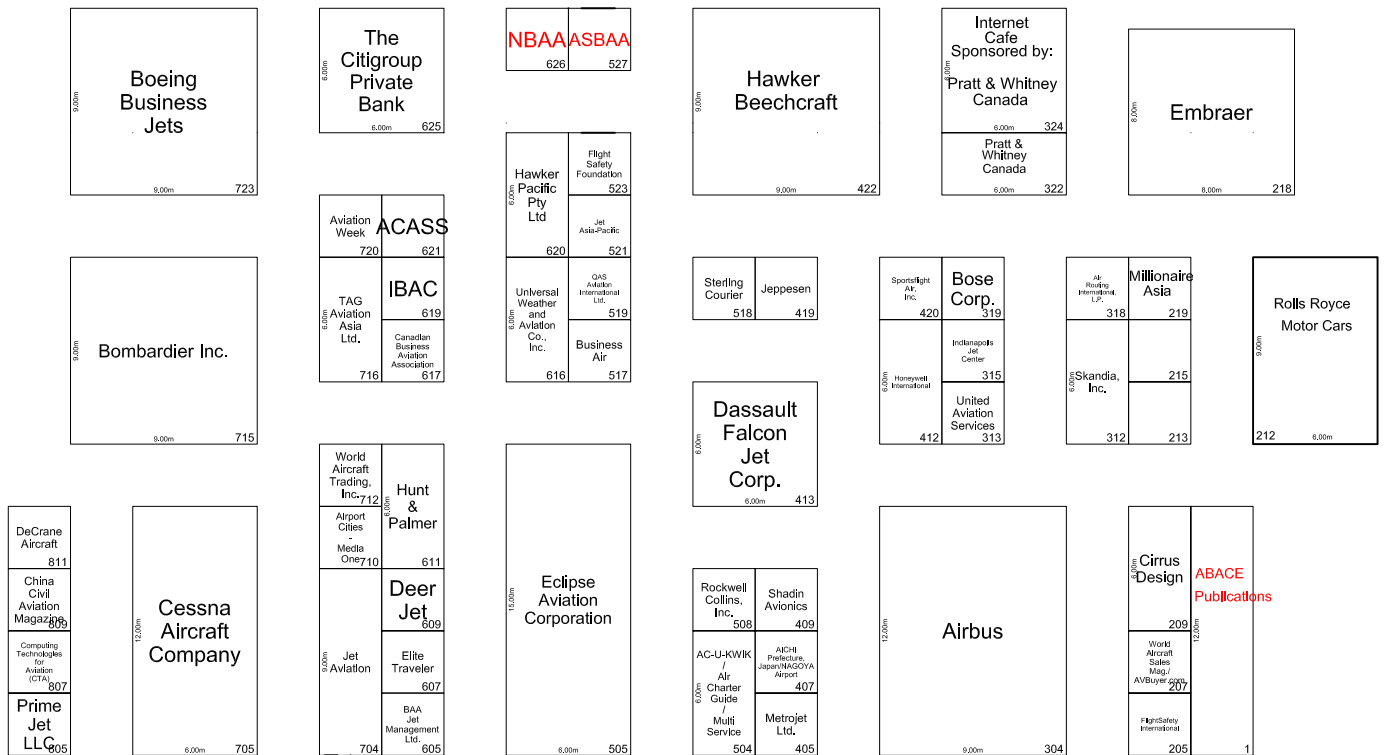

ABACE2007

FEBRUARY 6-7, 2007

ASIAWORLD-EXPO - HALL 5

HONG KONG, CHINA

Floor plan as of January 29, 2007

Exhibitor
Service
Desk
6.00m

Main Entrance
and ESCALATOR UP
TO REGISTRATION